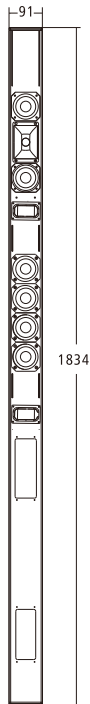

3-way active full range column loudspeaker

ACL-180

Features

- Aluminum alloy shell with compact structure composes an aesthetic appearance . 1834mm length, 91mm wide, convenient to install.
- Wide frequency response 65Hz-20kHz, you can enjoy full frequency music even though without an extra sub-woofer.
- 4x3" neodymium magnets LF cone drivers, 2x3" neodymium magnets MF cone drivers and 1x1" HF compress driver with horn, and exact coverage angle: Horz 90° , Vert 70° .
- Built-in 6ch 40w class-D amplifiers make it with a high dynamic headroom.
- Built-in 6ch DSP, so parametric equalization and electronic crossover can be regulated in each channel.
- Built-in three scene application modes: Music, Teaching and Speech, convenient for using in various situations.
- One Rs485 and one DC24V output, which can fit with volume control panel and other control device.
- Balanced XLR and 3P phoenix terminal audio input/output, 4P phoenix terminal control connector.
- Wall-mount installation brackets are supplied.

Mounting bracket

(included)

(optional)

Horizontal rotation and vertical tilt

Specification

MODEL	ACL-180
Frequency range	65 Hz-20 KHz
Frequency response	85 Hz-19 KHz
Maximum SPL(1m)	108 dB (Peak 111dB)
Horizontal coverage	90°
Vertical coverage	70°
Crossover	Electronic 3-way
Transducers	4 x LF 3-inch neodymium magnets cone drivers 2 x MF 3-inch neodymium magnets cone drivers 1 x 1-inch voice coil HF compress driver with horn
Amplifier output	40W (Rated@40hm) per channel, 6 channels
Amplifier type	Class D
Analog Audio	1 XLR input, 1x5.08-3P phoenix terminal input
Control port*	Rs485 and 24Vdc power, 4P phoenix terminal
AC mains	AC 200~253V, 1 IEC port
Power consumption	10W (idle), AC240V
Enclosure	Aluminum alloy case
Grill	power-coated perforated aluminum
Color	Black
Dimensions	1834x91x120 mm
Weight	6.9kg
Mounting bracket	included