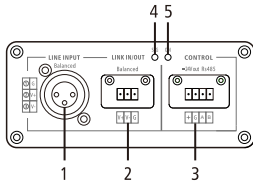

Connection and Installation

1. Balanced XLR line input;
2. Balanced input, phoenix terminal link in/out, It also can be used as line output;
3. 4P phoenix terminal control port, with Rs485 serial port and 24V power output (power supply for control panel)
4. Signal indicator
5. Power indicator

Mounting bracket

(included)

(optional)

Horizontal rotation and vertical tilt

Specification

MODEL	ACL-180
Frequency range	65 Hz-20 KHz
Frequency response	85 Hz-19 KHz
Maximum SPL(1m)	108 dB (Peak 111dB)
Horizontal coverage	90°
Vertical coverage	70°
Crossover	Electronic 3-way
Transducers	4 x LF 3-inch neodymium magnets cone drivers 2 x MF 3-inch neodymium magnets cone drivers 1 x 1-inch voice coil HF compress driver with horn
Amplifier output	40W (Rated@40hm) per channel, 6 channels
Amplifier type	Class D
Analog Audio	1 XLR input, 1x5.08-3P phoenix terminal input
Control port*	Rs485 and 24Vdc power, 4P phoenix terminal
AC mains	AC 200~253V, 1 IEC port
Power consumption	10W (idle), AC240V
Enclosure	Aluminum alloy case
Grill	power-coated perforated aluminum
Color	Black
Dimensions	1834x91x120 mm
Weight	6.9kg
Mounting bracket	included